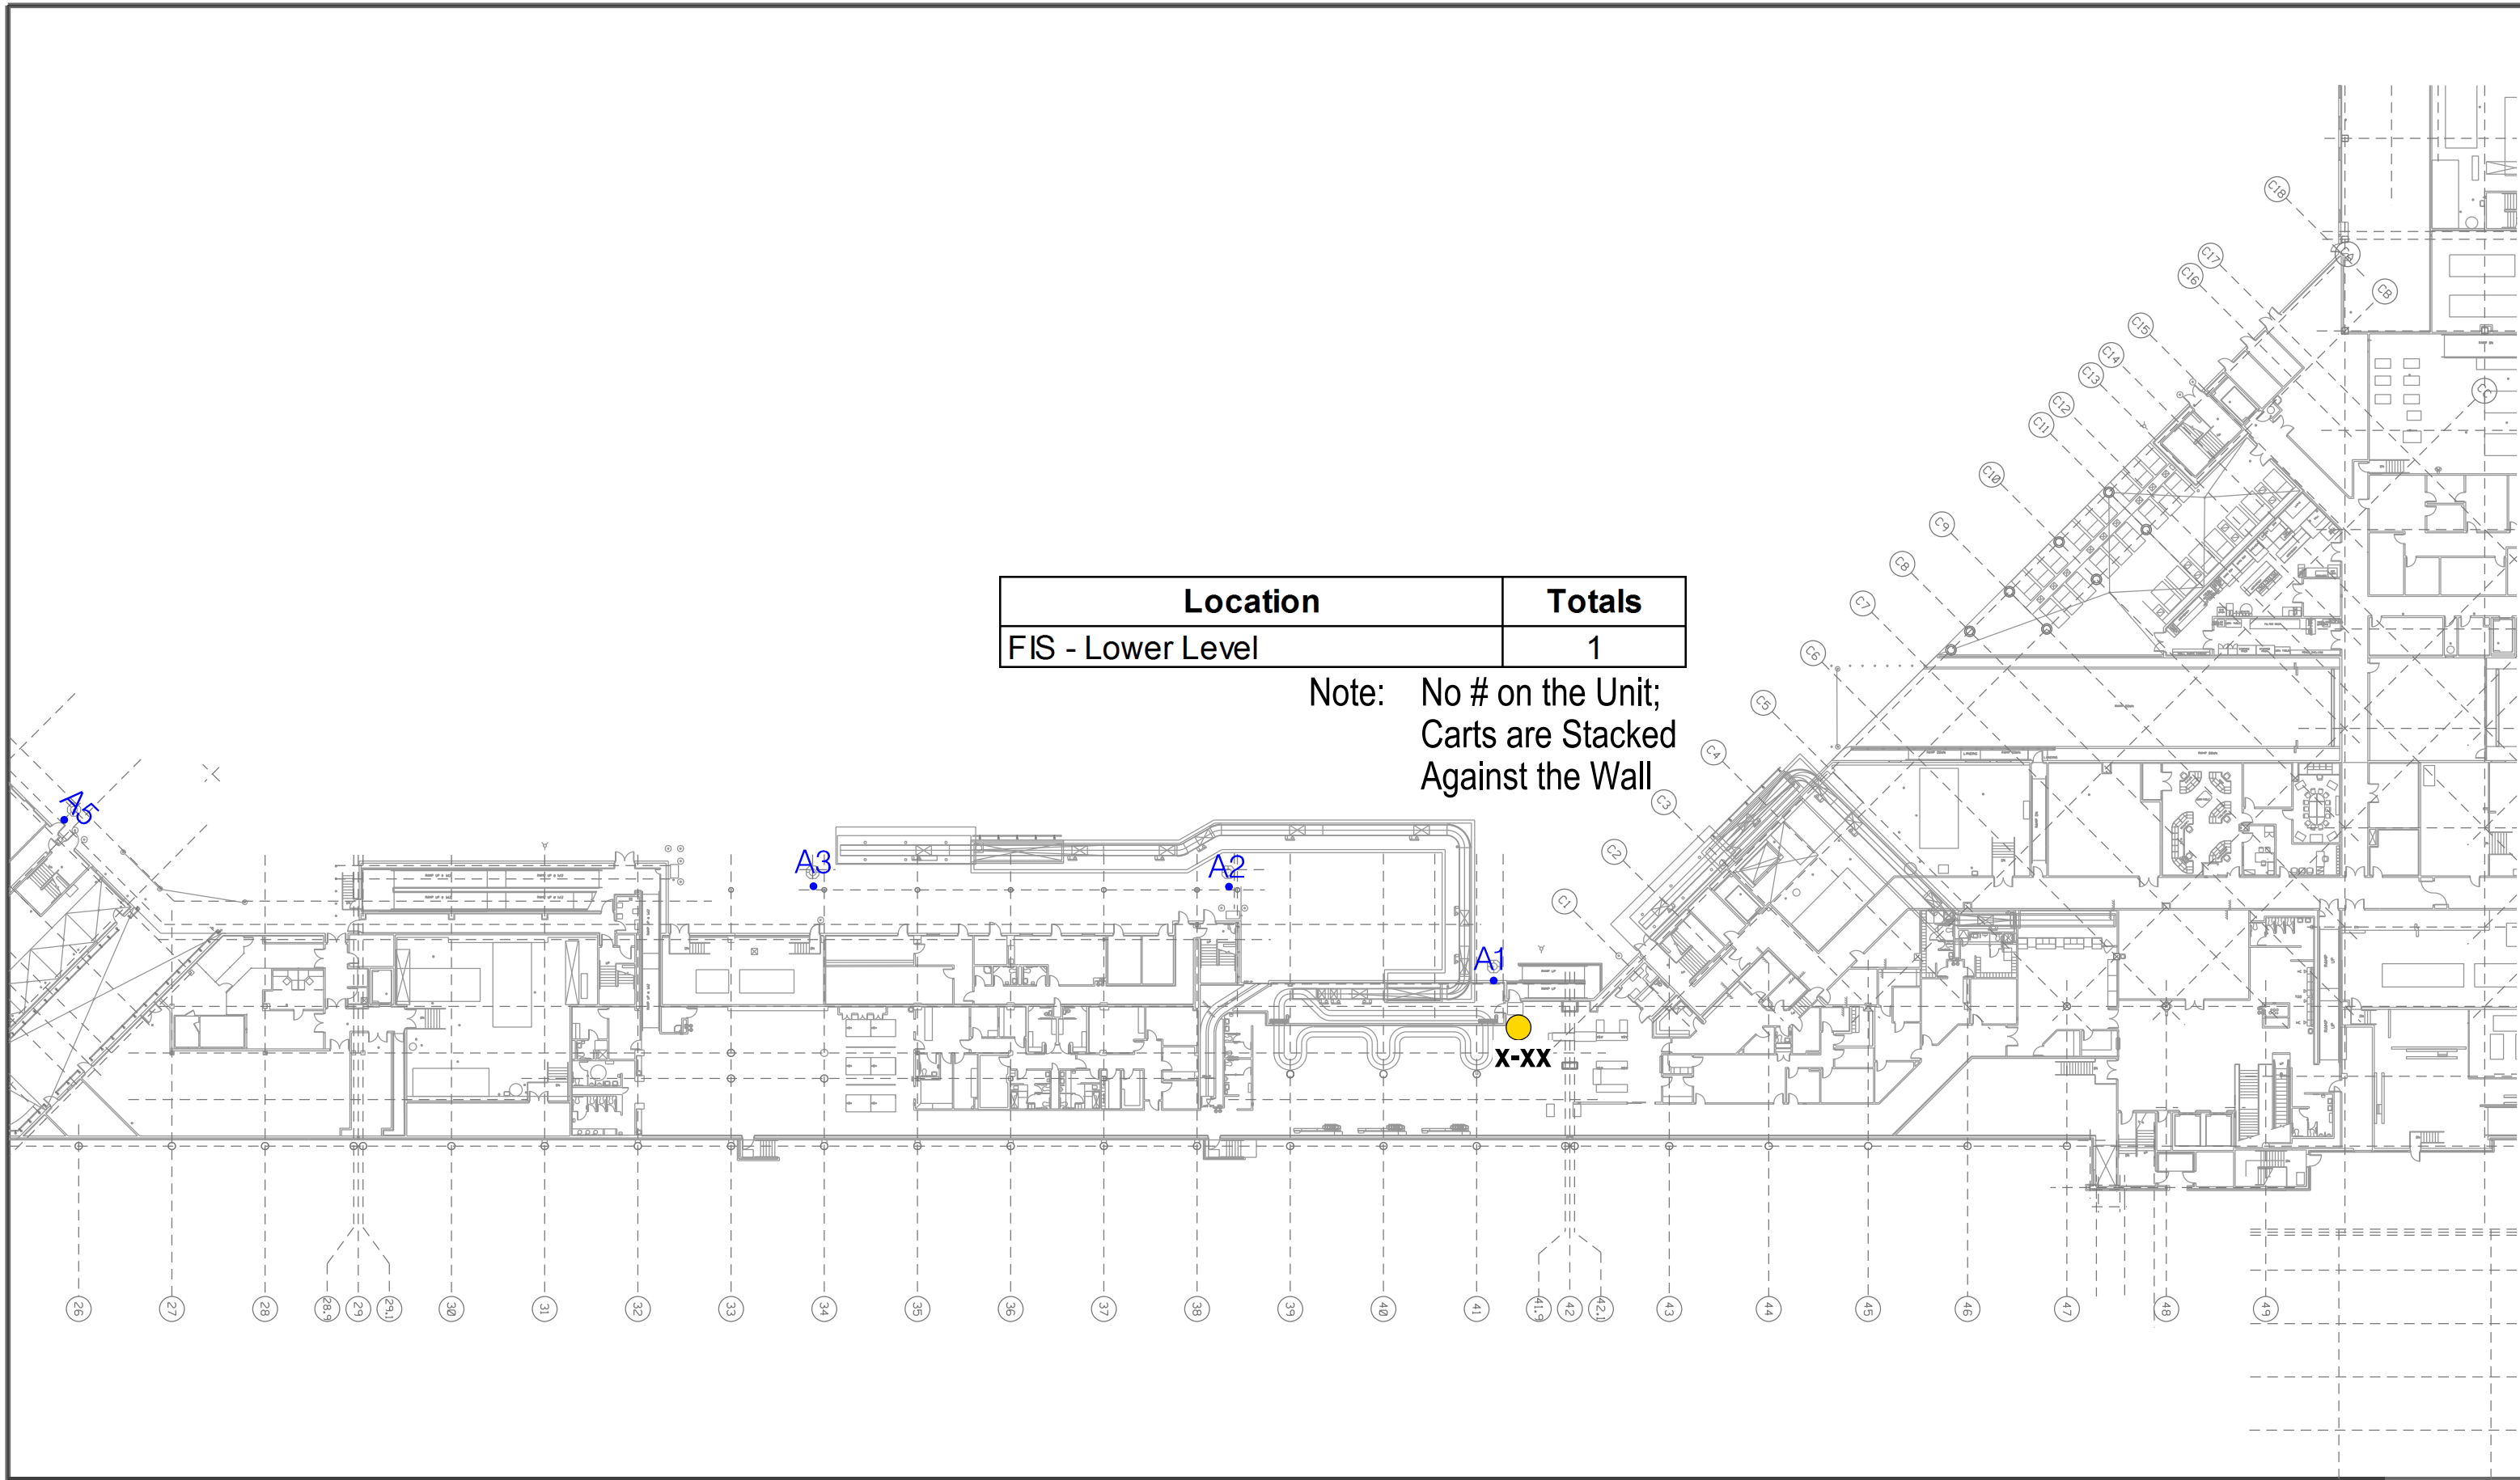

Existing Luggage Cart Location - July 2020

F.I.S. Area / Concourse A - Lower Level

Chicago Midway International Airport

Lori Lightfoot • Mayor

Department of Aviation

Jaime Rhee • Commissioner

Date: August, 2020

PP-07

KEY PLAN