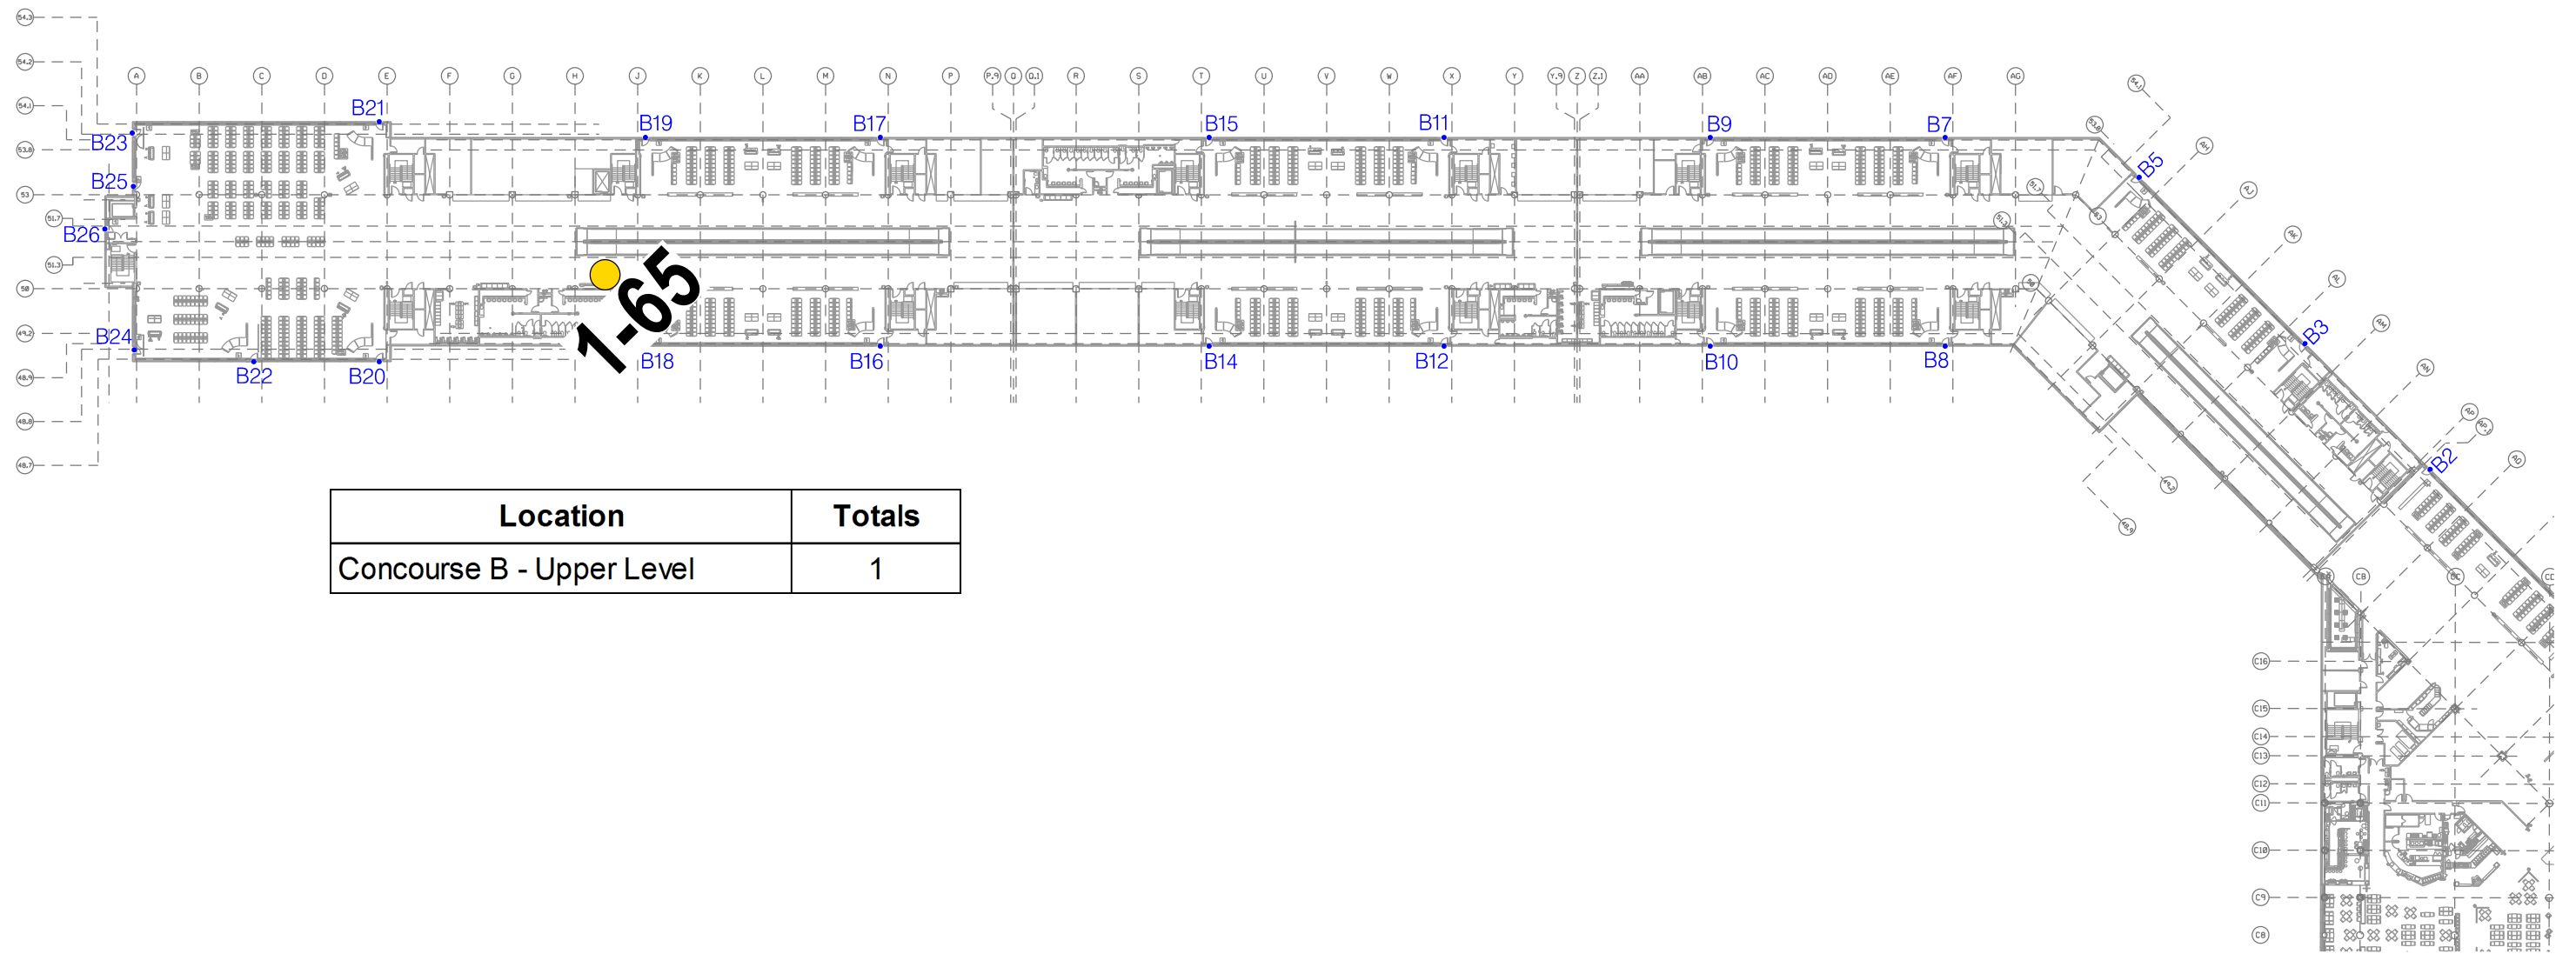

Location	Totals
Concourse B - Upper Level	1

LEGEND

Luggage Cart

Existing Luggage Cart Location - July 2020

Concourses - Upper Level

Chicago Midway International Airport
Lori Lightfoot • Mayor
Department of Aviation
Jaime Rhee • Commissioner

SC-02

KEY PLAN

Date: August, 2020