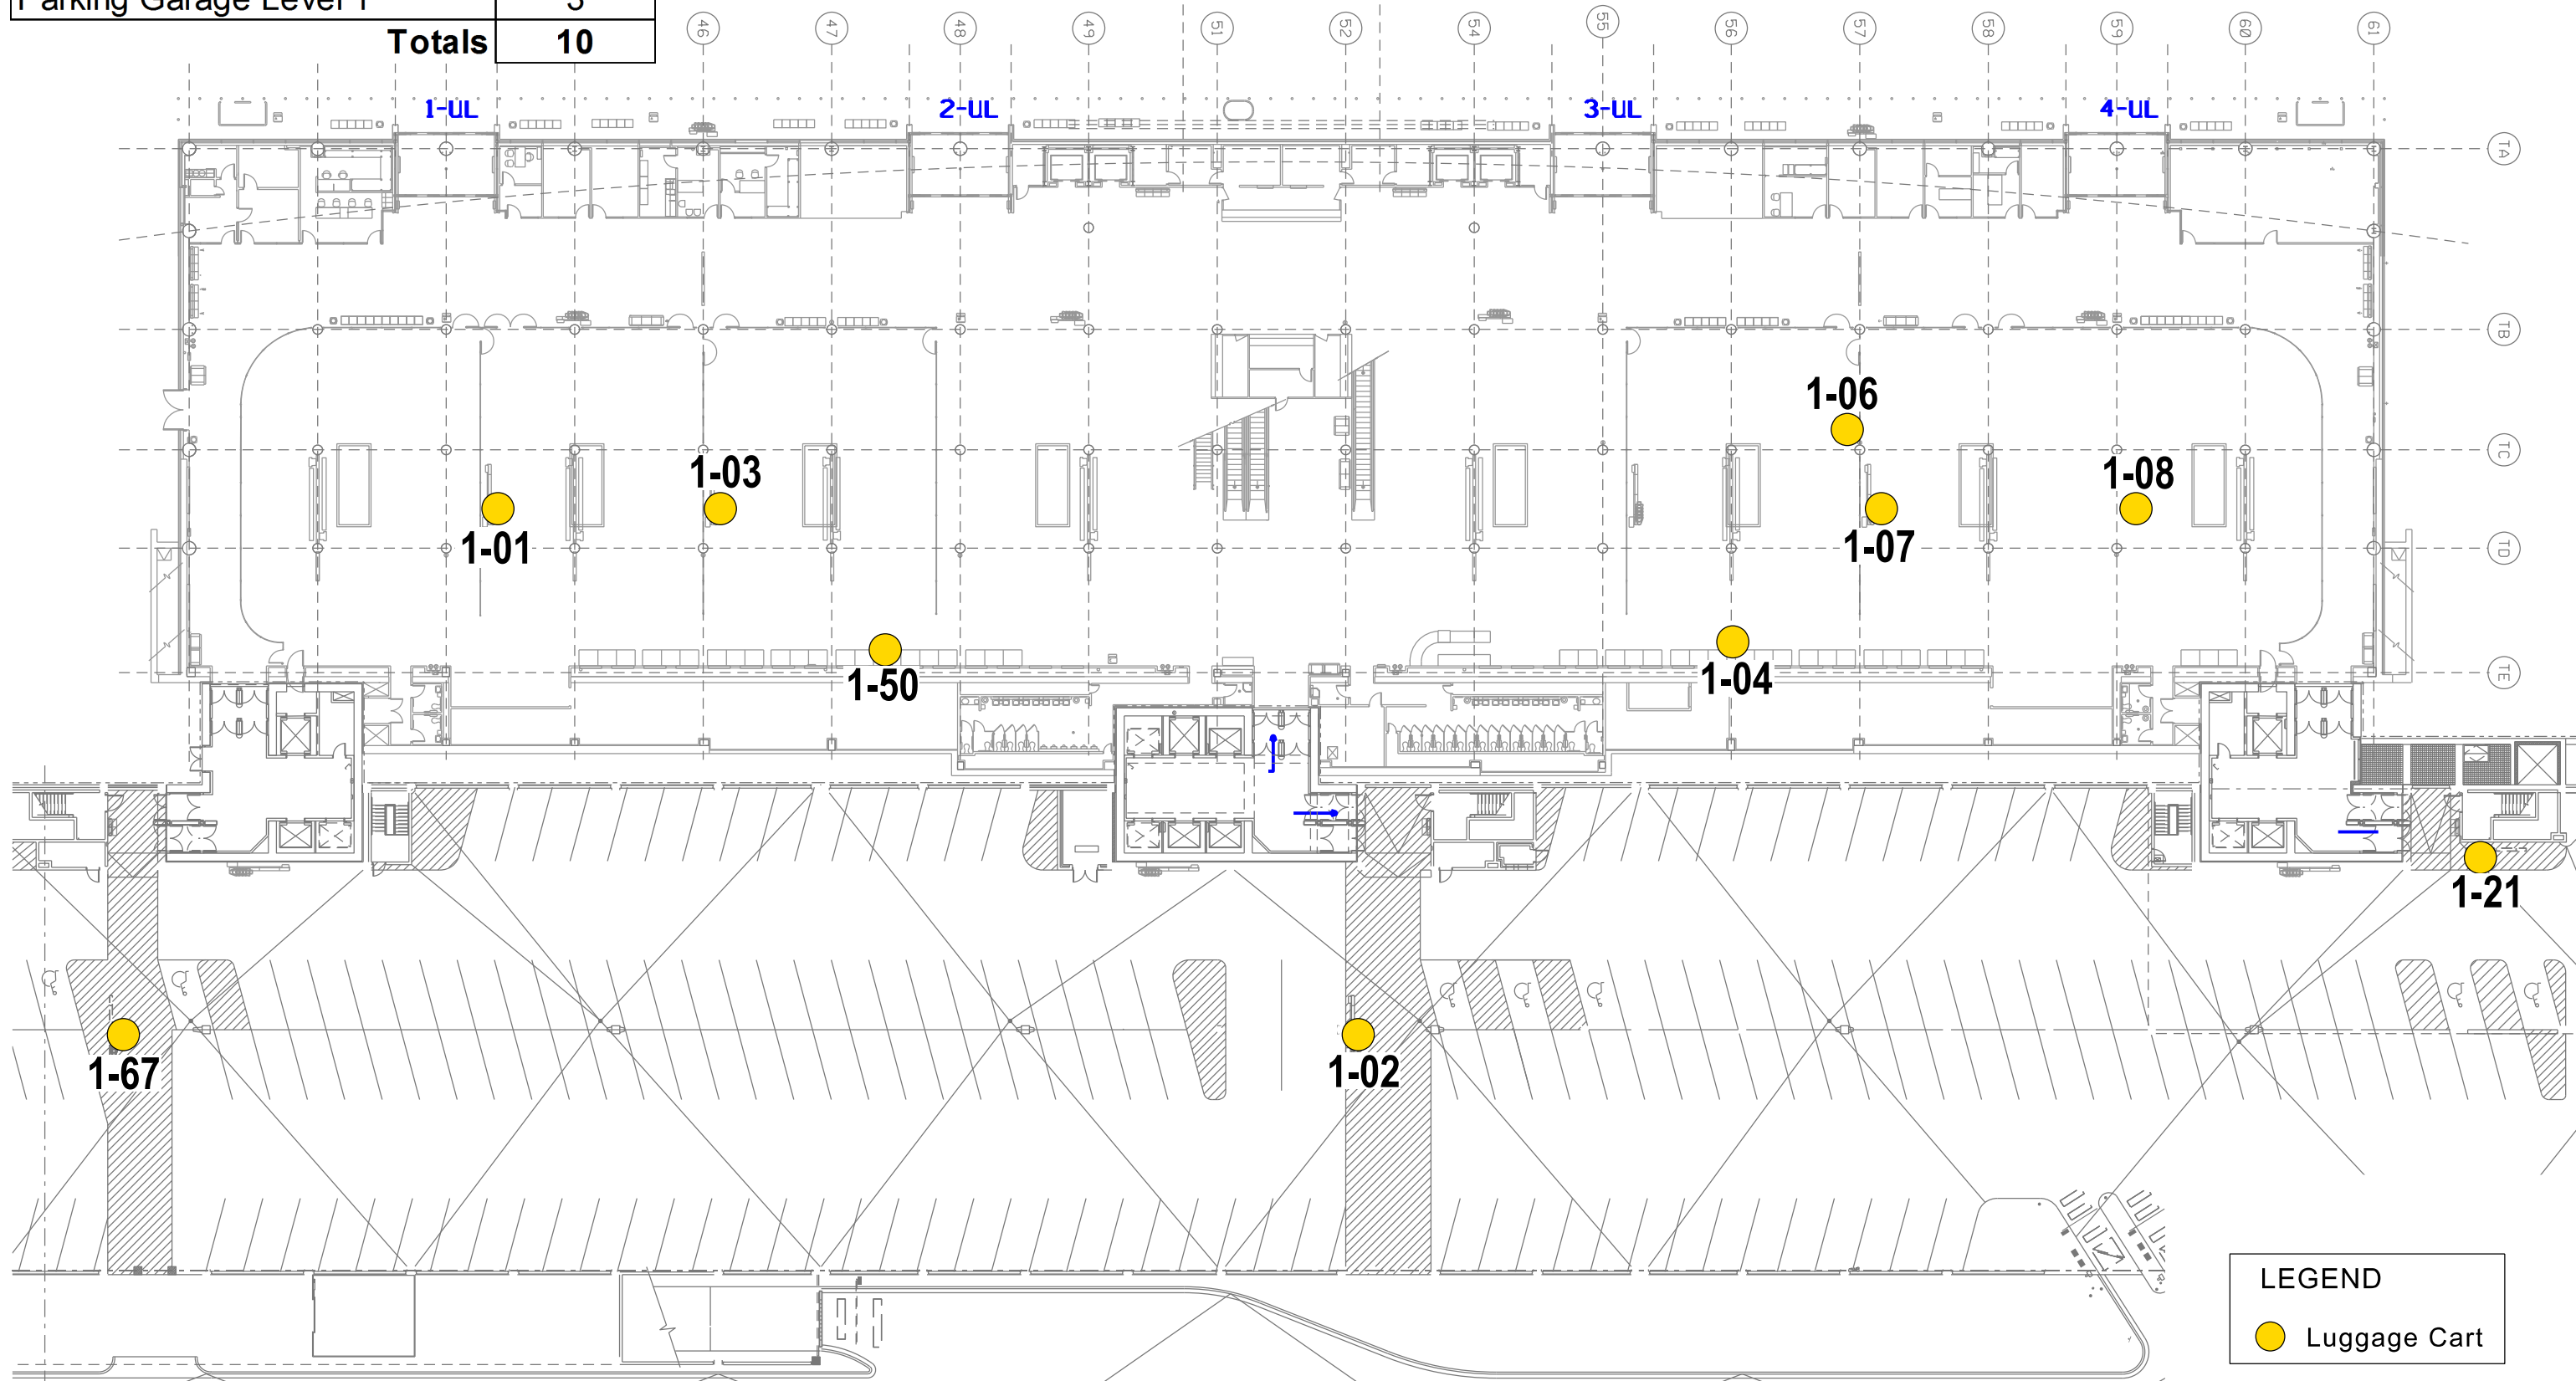

Location	
Terminal - Baggage Level	7
Parking Garage Level 1	3
Totals	10

Existing Luggage Cart Location - July 2020

Terminal - Baggage Level / Parking Level 1

Chicago Midway International Airport
Lori Lightfoot • Mayor
Department of Aviation
Jaime Rhee • Commissioner

SC-04

KEY PLAN

Date: August, 2020

:GeoGraphics Projects\Facilities\dm\Smart Cart