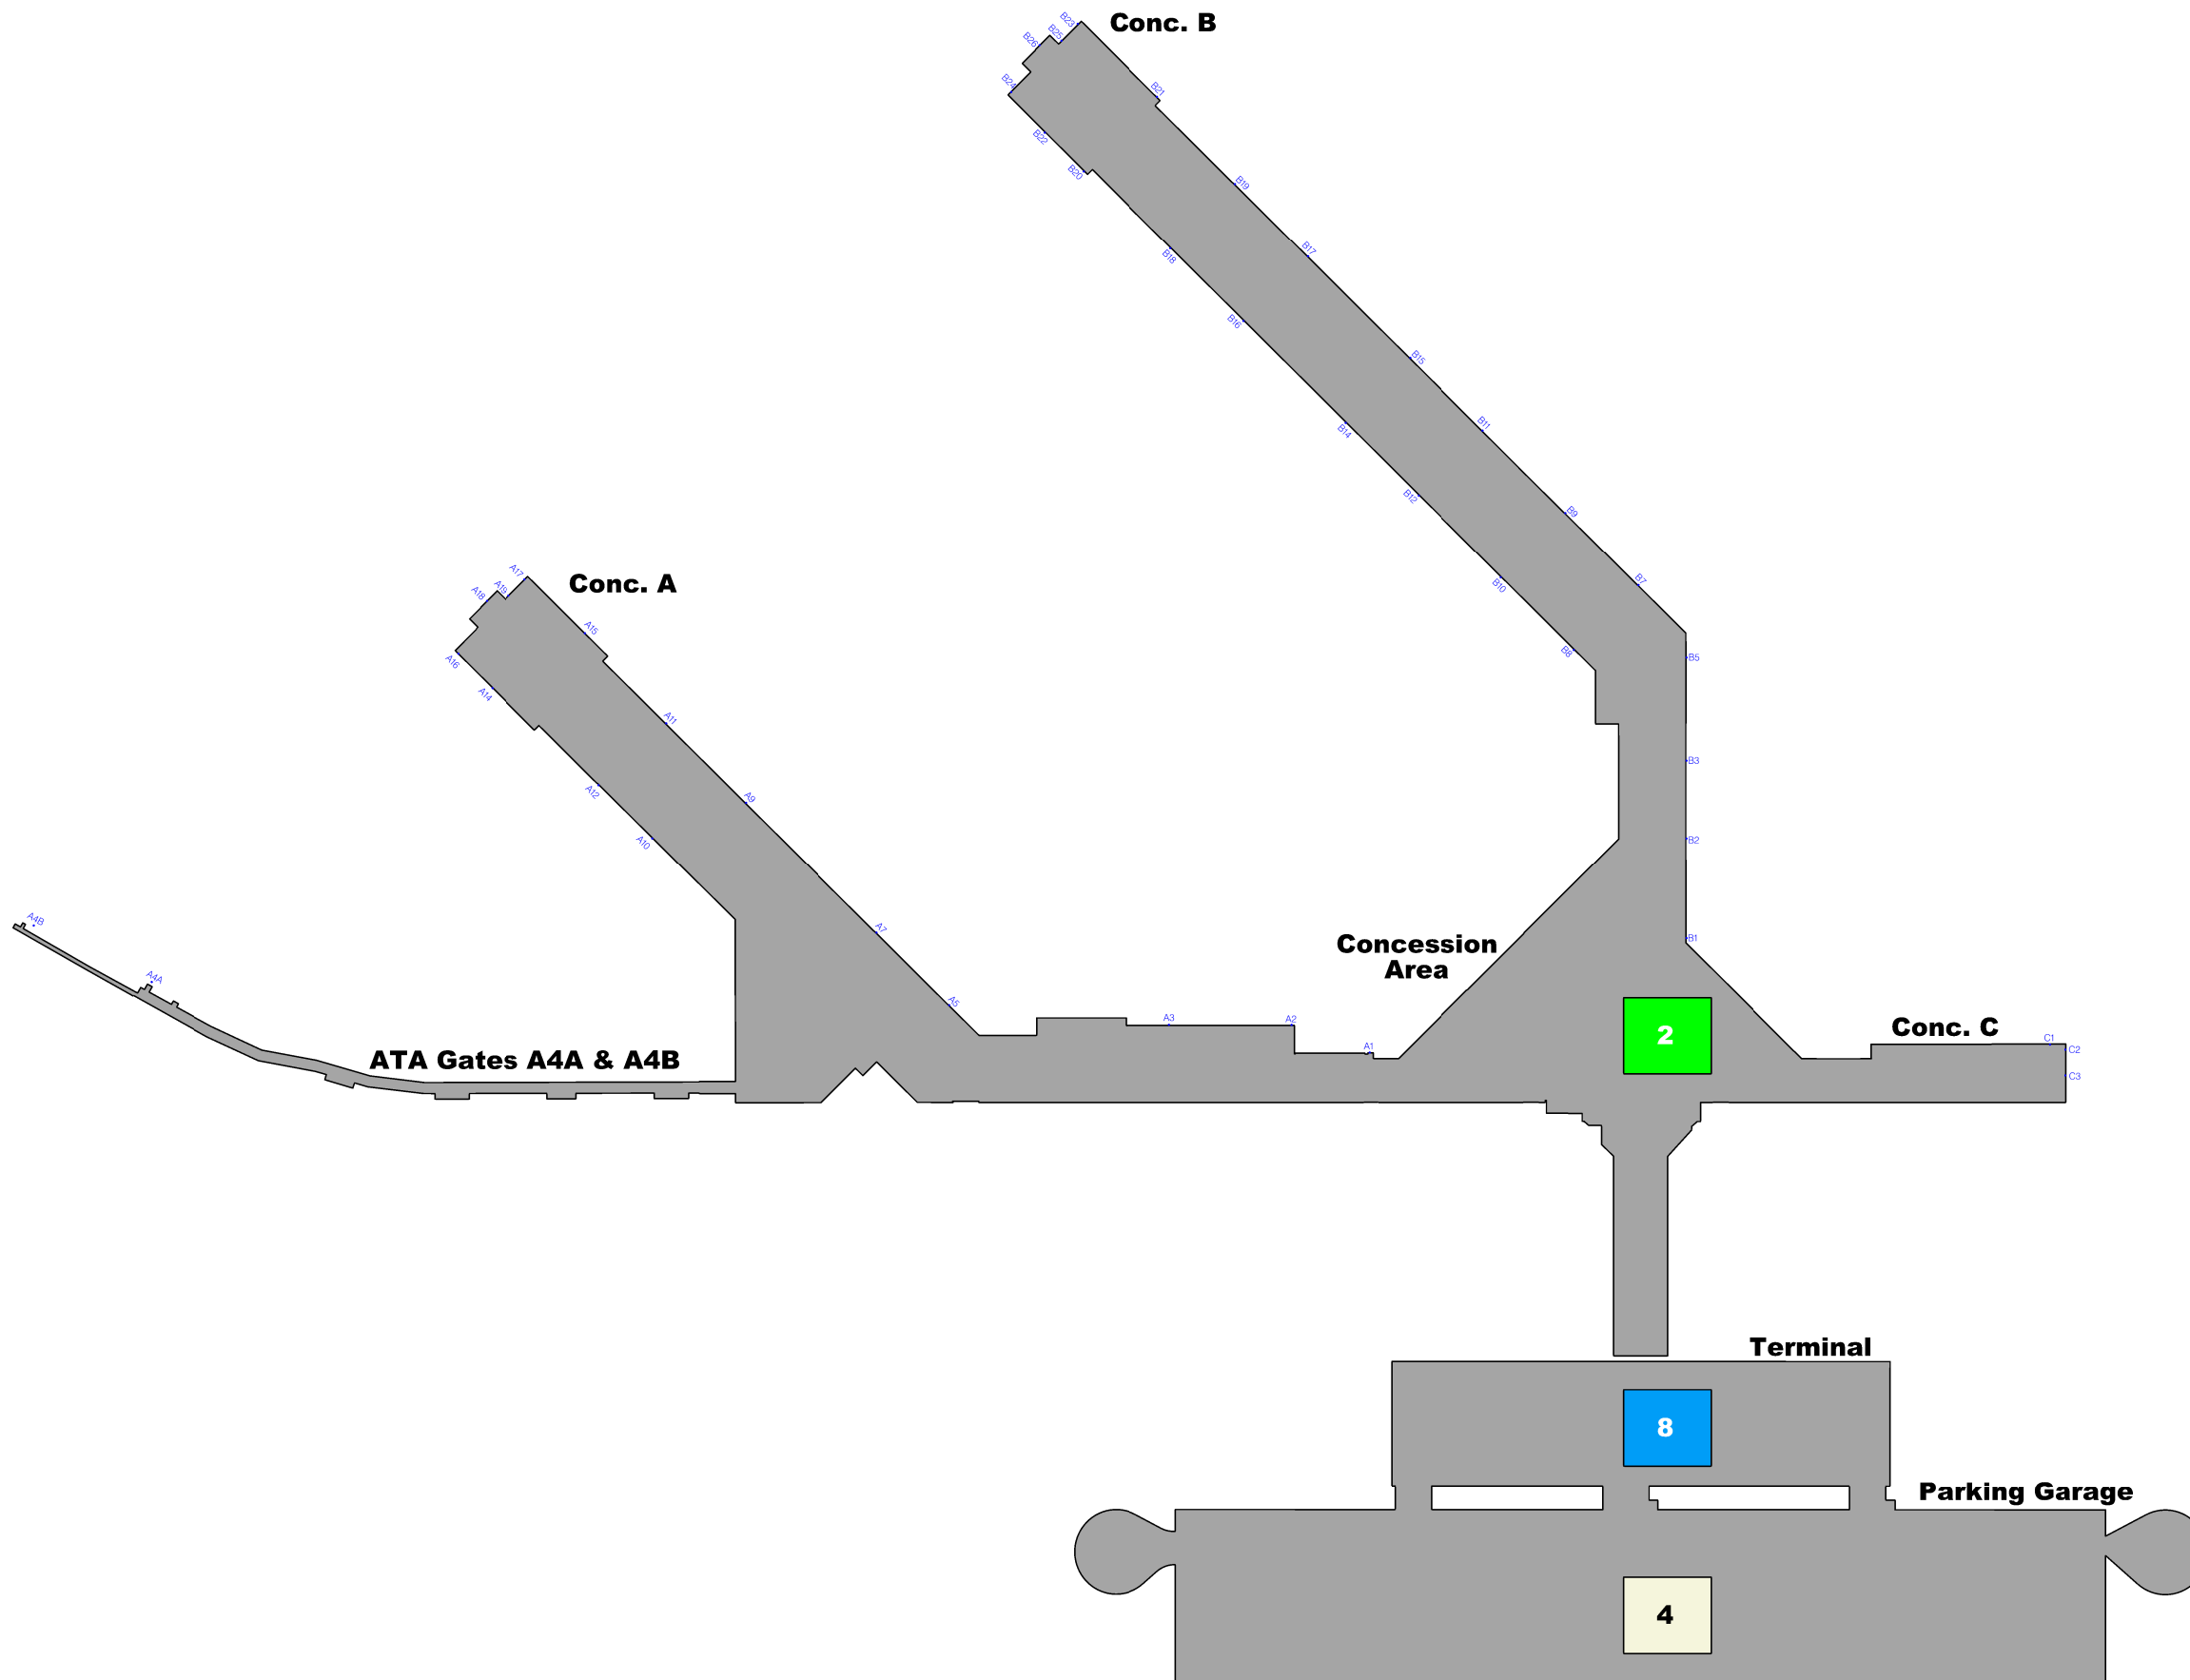

Existing
LUGGAGE CART
Locations

August, 2020

Prepared by: CADD Services

PARKING GARAGE

	Luggage Cart
Level 1	3
Level 4	1
	4

TERMINAL

	Luggage Cart
Baggage	7
Ticketing	3
	10

CONCOURSES

SC-00

KEY PLAN

Printed by CADD Services for the Department of Aviation

Date: August, 2020

LEGEND

● Luggage Cart

Location	Totals
Concourse A	1
Concourse B	1
Concession Area	0
FIS- Lower Level	1
Total All	3

Existing Luggage Cart Location - July 2020