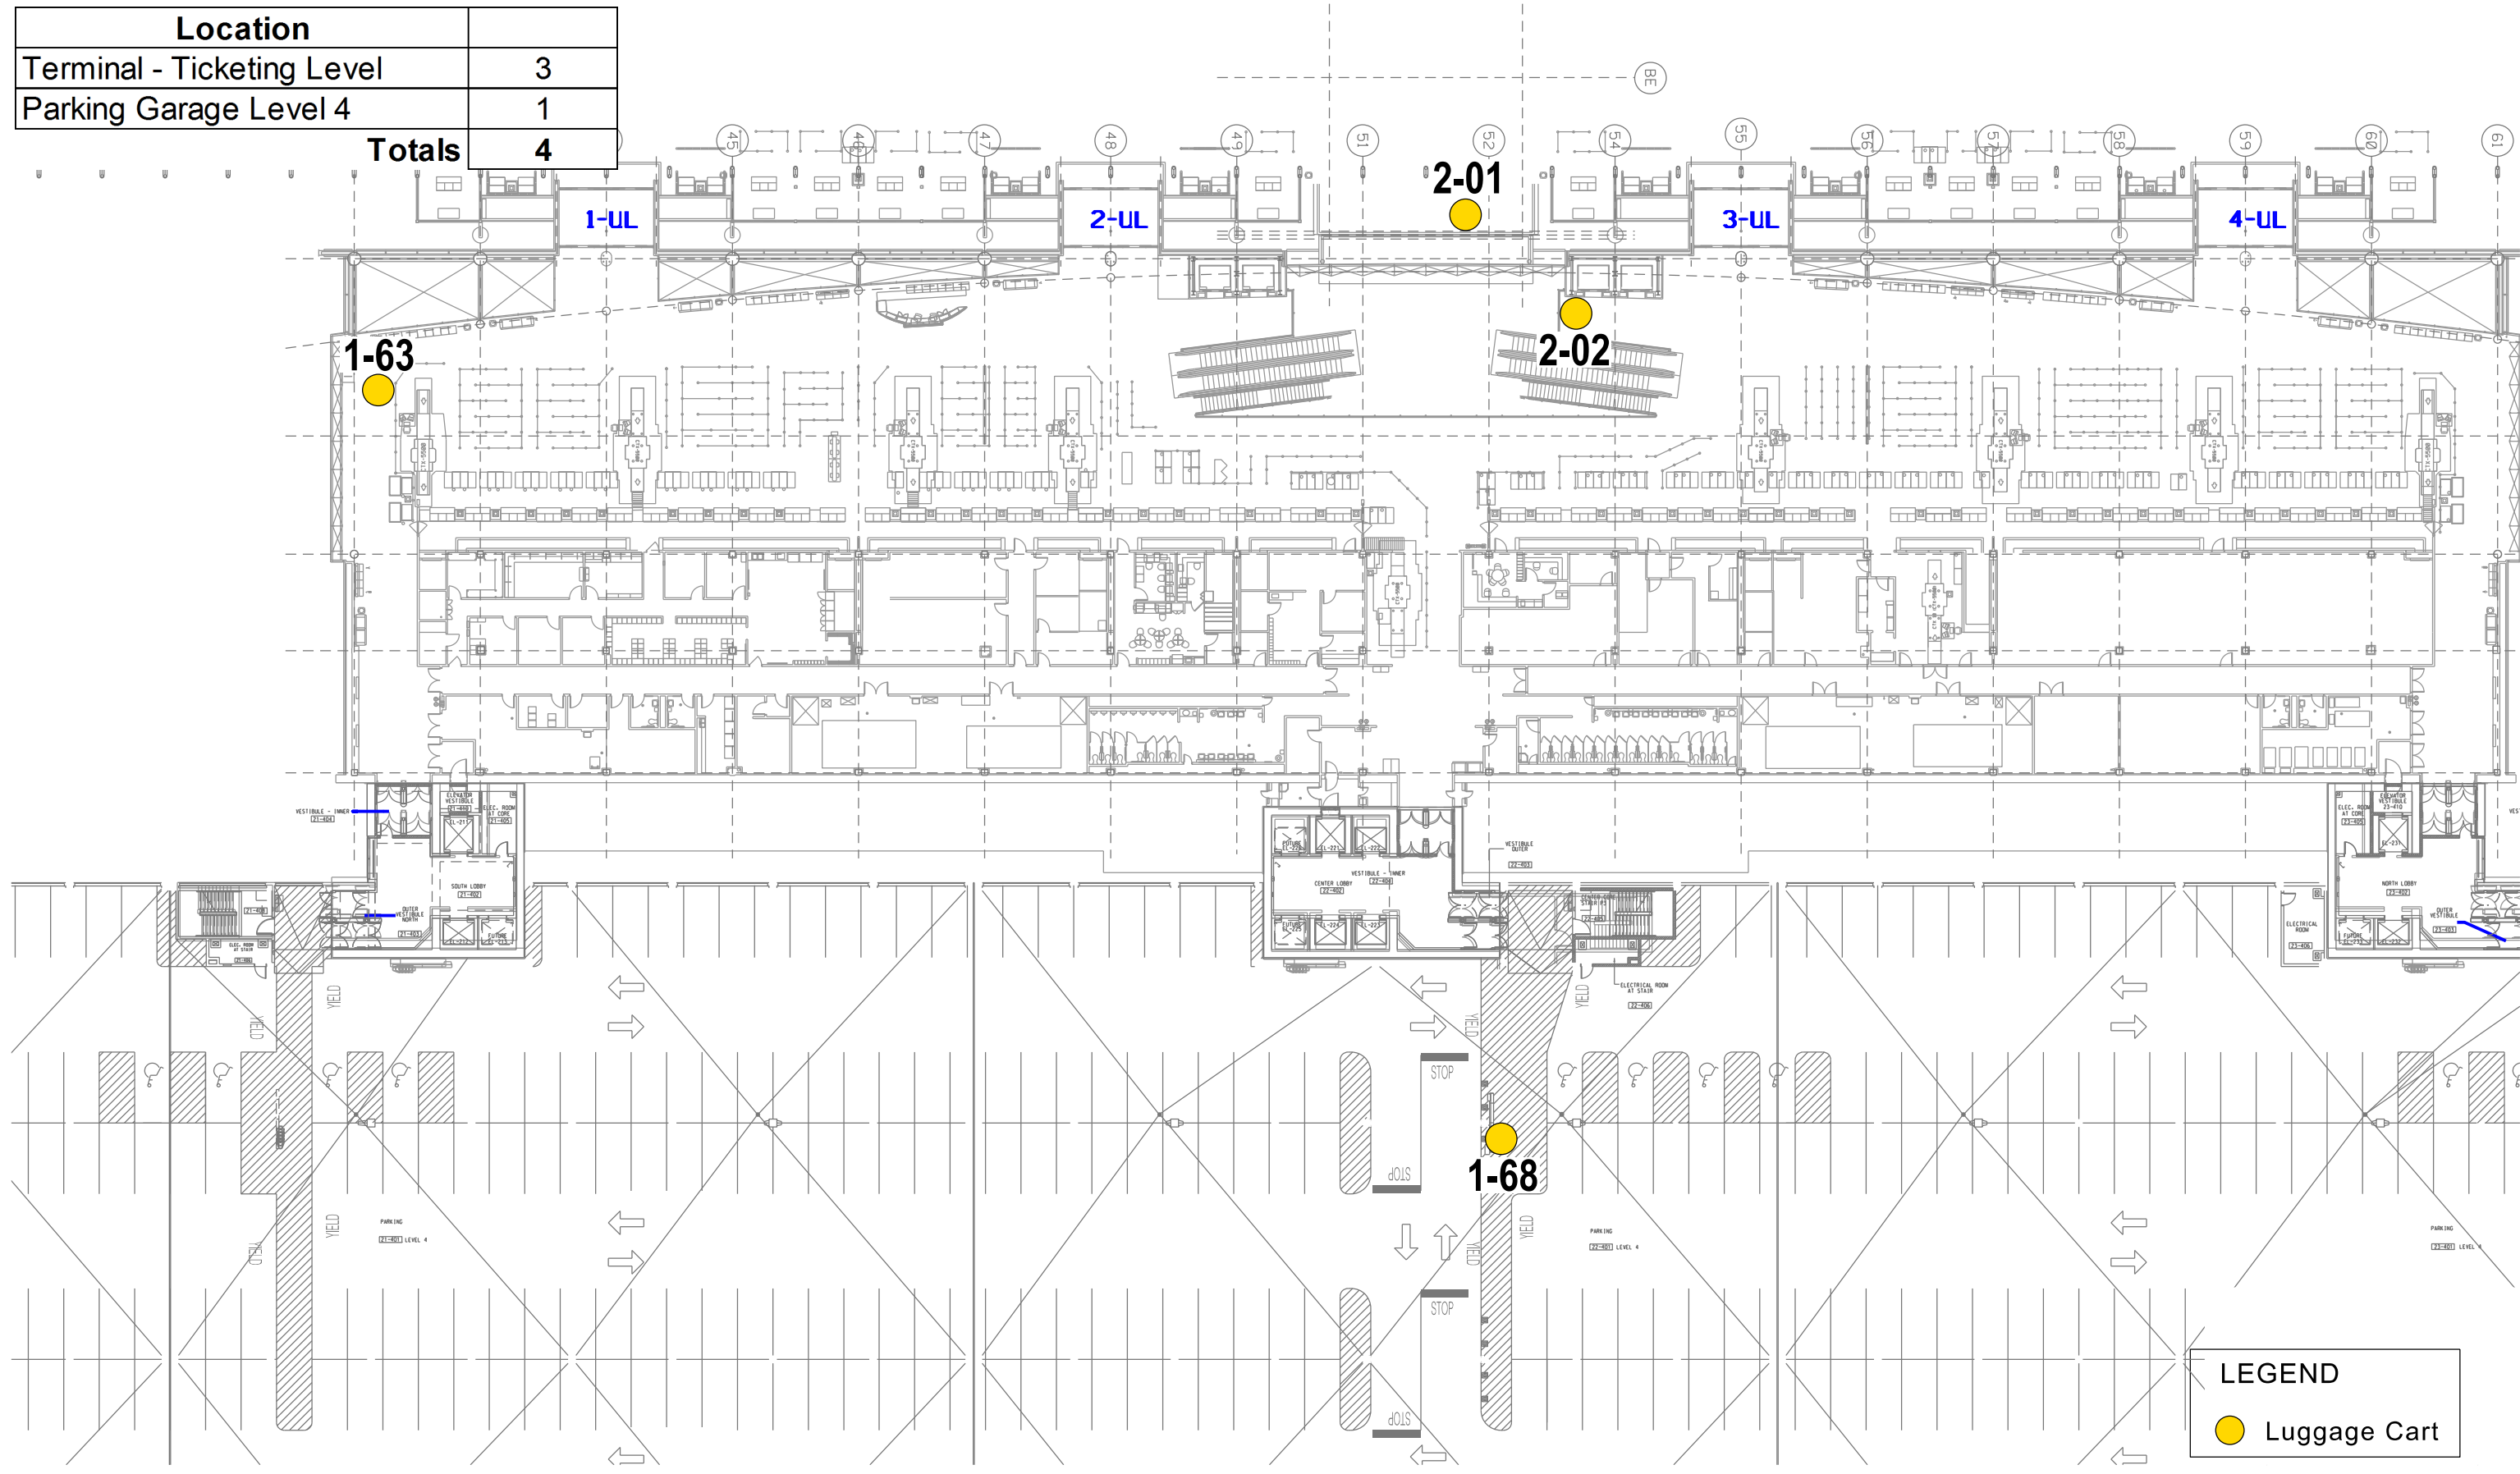

SC-03

KEY PLAN

Date: August, 2020

Location	
Terminal - Baggage Level	7
Parking Garage Level 1	3
Totals	10

Existing Luggage Cart Location - July 2020

Terminal - Baggage Level / Parking Level 1

Chicago Midway International Airport
 Lori Lightfoot • Mayor
 Department of Aviation
 Jaime Rhee • Commissioner

SC-04

KEY PLAN

Date: August, 2020

:GeoGraphics Projects\Facilities\dm\Smart Cart

Location	
Terminal - Ticketing Level	3
Parking Garage Level 4	1
Totals	4

Existing Luggage Cart Location - July 2020
Terminal - Upper Level Ticketing/ Parking Garage Level 4