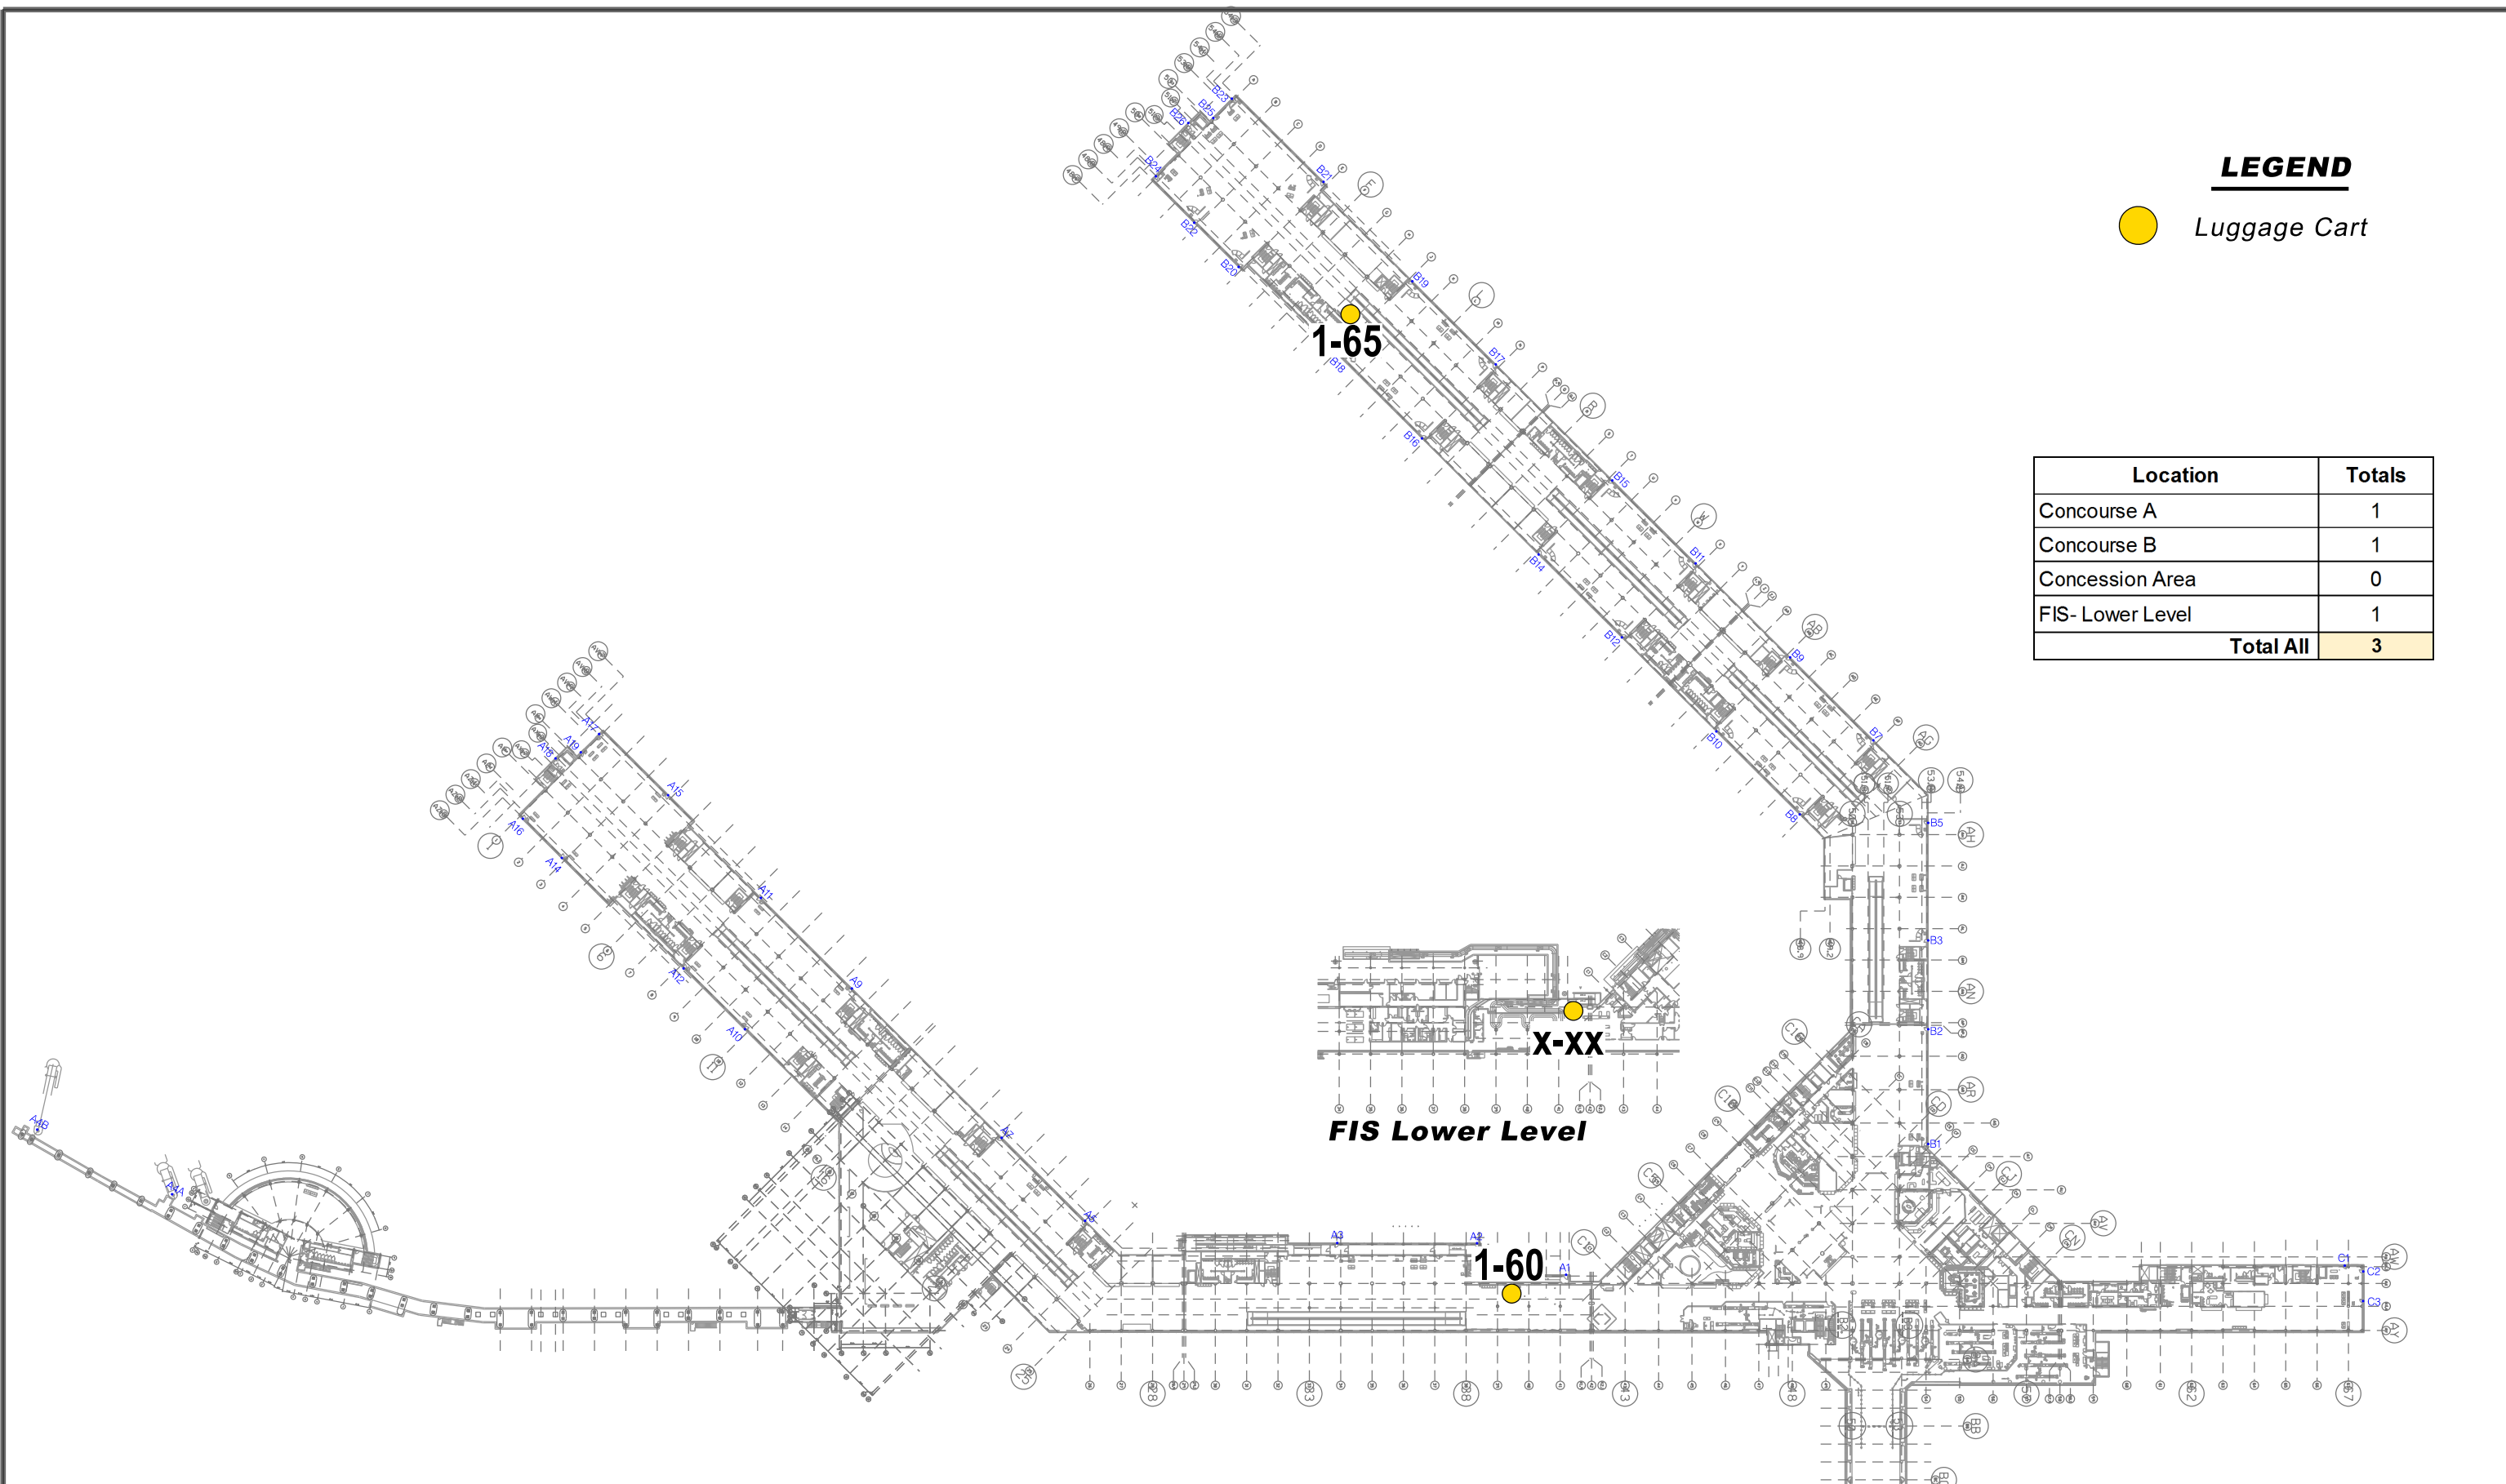

	Luggage Cart
Concourse A	1
Concourse B	1
Concession Area	0
FIS Lower Level	1
	3

Grand Total	17
-------------	----

LEGEND

● Luggage Cart

Existing Luggage Cart Location - July 2020
 KEY PLAN TOTALS

Chicago Midway International Airport
 Lori Lightfoot • Mayor
 Department of Aviation
 Jaime Rhee • Commissioner

SC-00

KEY PLAN

Printed by CADD Services for the Department of Aviation

Date: August, 2020

LEGEND

● Luggage Cart

Location	Totals
Concourse A	1
Concourse B	1
Concession Area	0
FIS- Lower Level	1
Total All	3

Existing Luggage Cart Location - July 2020