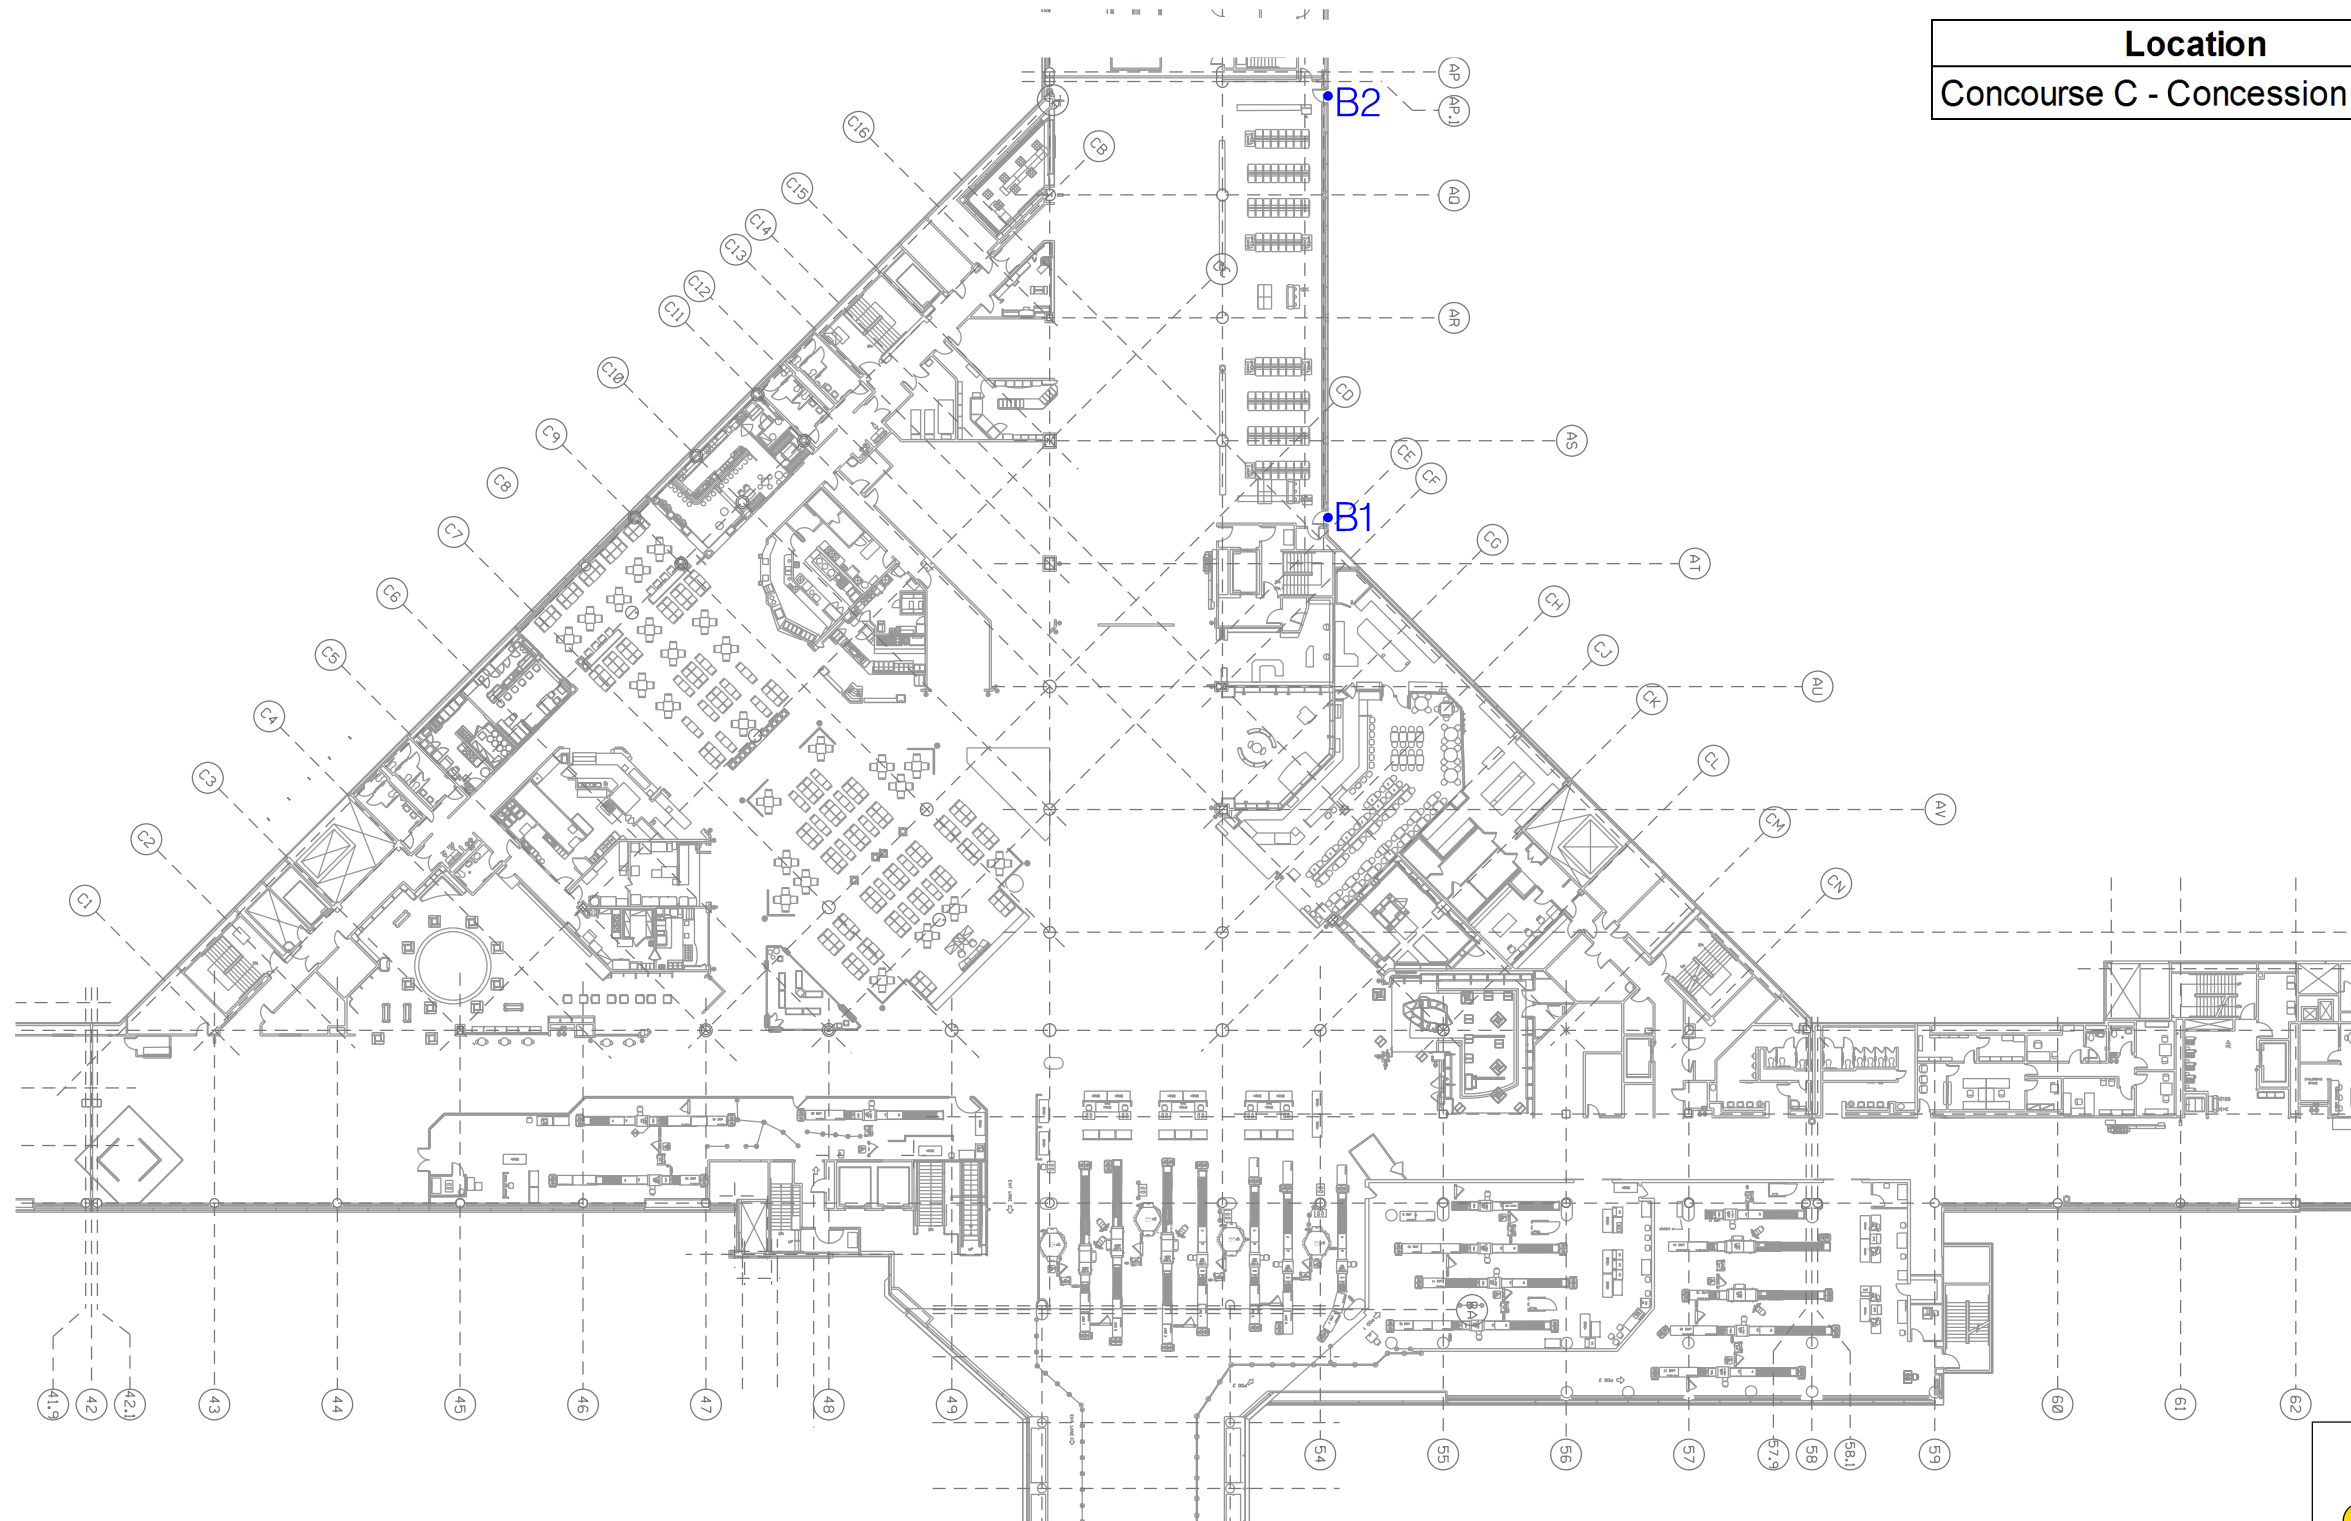

Location	Totals
Concourse C - Concession Area	0

LEGEND

● Luggage Cart

Existing Luggage Cart Location - July 2020
Concession Area / Concourse C - Upper Level

Chicago Midway International Airport
Lori Lightfoot • Mayor
Department of Aviation
Jaime Rhee • Commissioner

SC-03

KEY PLAN

Date: August, 2020